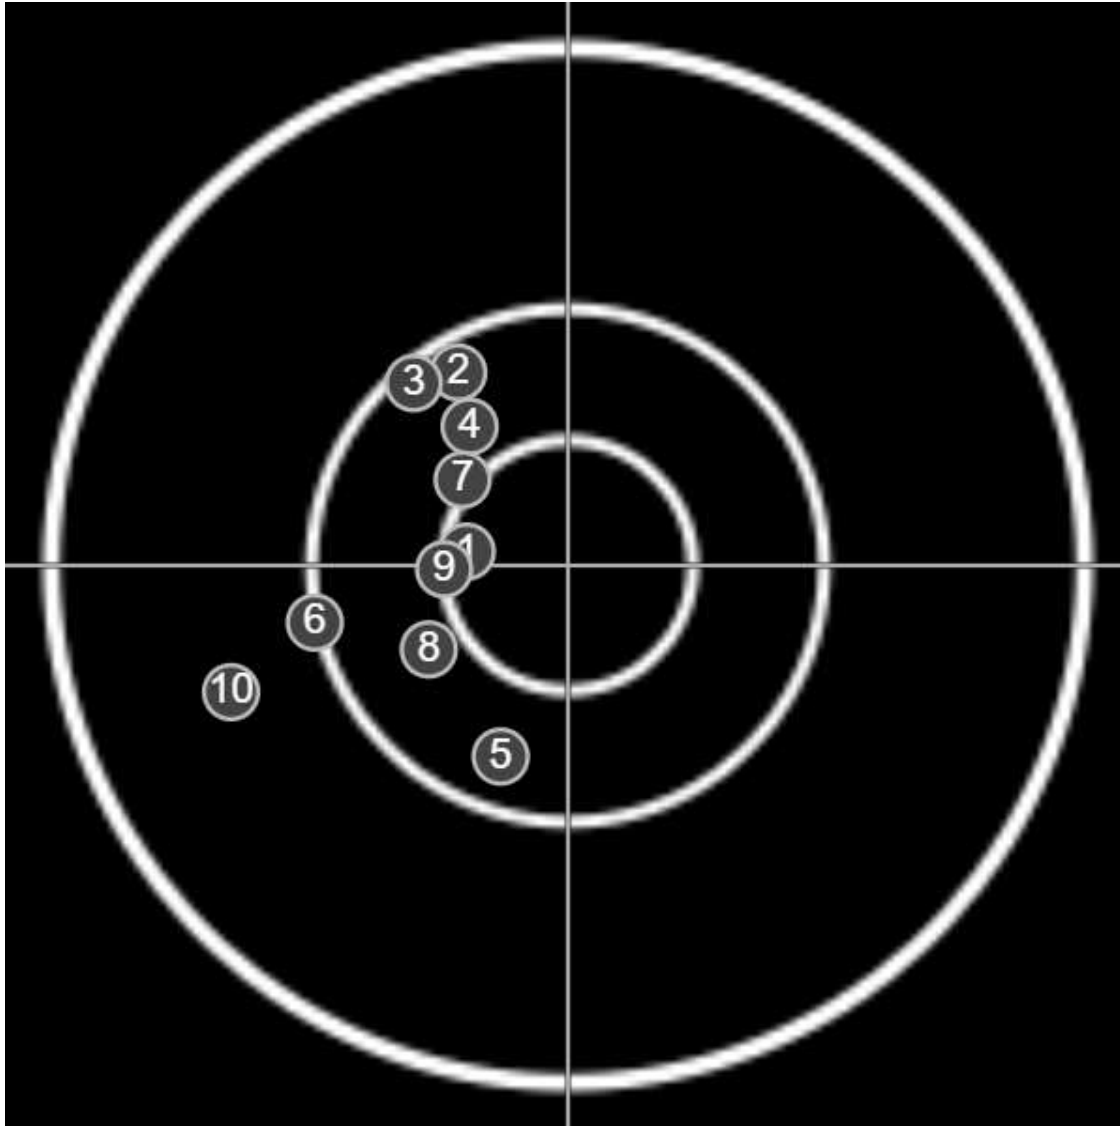

**SILVER MOUNTAIN TARGETS**  
Made in Canada

true  
8/10/2024  
1:41:04 PM

**BRC Club Shoot**  
Series 1  
600 yards

**BRC T6 [-55]**  
AU-600y

Group: 168.8 mm  
(164.0w x 56.4h)

(F)  
**Shooter**  
Colin Howell [m10]

**58.7**

**FINAL**  
v: 1883, sd: 12.9

#	fps	score
10	1884	5
9	1882	5
8	1853	X
7	1876	X
6	1887	X
5	1887	X
4	1880	X
3	1891	X
2	1907	6
1	1877	X
S1	1872	(4)

**SILVER MOUNTAIN TARGETS**  
Made in Canada

true  
8/10/2024  
2:47:48 PM

**BRC Club Shoot**  
Series 1  
600 yards

**BRC T6 [-59]**  
AU-600y

Group: 108.2 mm  
(74.4w x 105.9h)

(F)  
**Shooter**  
Colin Howell [m10]

**59.3**

**FINAL**  
v: 1878, sd: 8.4

#	fps	score
10	1876	5
9	1882	X
8	1880	6
7	1871	X
6	1886	6
5	1862	6
4	1883	6
3	1877	6
2	1891	6
1	1867	X