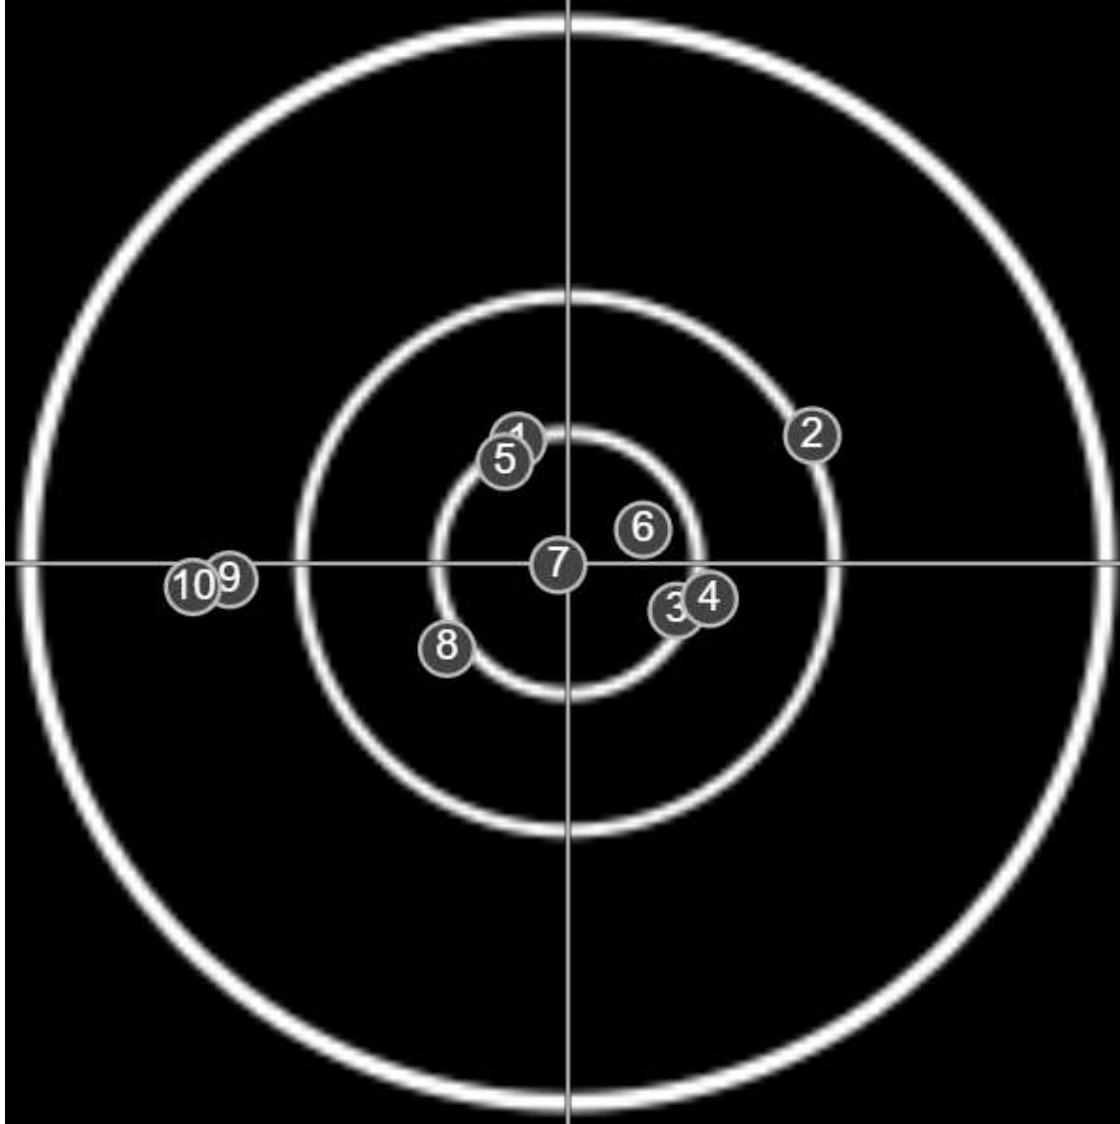

**SILVER MOUNTAIN TARGETS**  
Made in Canada

true  
8/10/2024  
1:41:04 PM

**BRC Club Shoot**  
Series 1  
600 yards

**BRC T6 [-55]**  
AU-600y

Group: 168.8 mm  
(164.0w x 56.4h)

(F)  
**Shooter**  
Colin Howell [m10]

**58.7**

**FINAL**  
v: 1883, sd: 12.9

#	fps	score
10	1884	5
9	1882	5
8	1853	X
7	1876	X
6	1887	X
5	1887	X
4	1880	X
3	1891	X
2	1907	6
1	1877	X
S1	1872	(4)

**SILVER MOUNTAIN TARGETS**  
Made in Canada

true  
8/10/2024  
2:47:48 PM

**BRC Club Shoot**  
Series 1  
600 yards

**BRC T6 [-59]**  
AU-600y

Group: 108.2 mm  
(74.4w x 105.9h)

(F)  
**Shooter**  
Colin Howell [m10]

**59.3**

**FINAL**  
v: 1878, sd: 8.4

#	fps	score
10	1876	5
9	1882	X
8	1880	6
7	1871	X
6	1886	6
5	1862	6
4	1883	6
3	1877	6
2	1891	6
1	1867	X